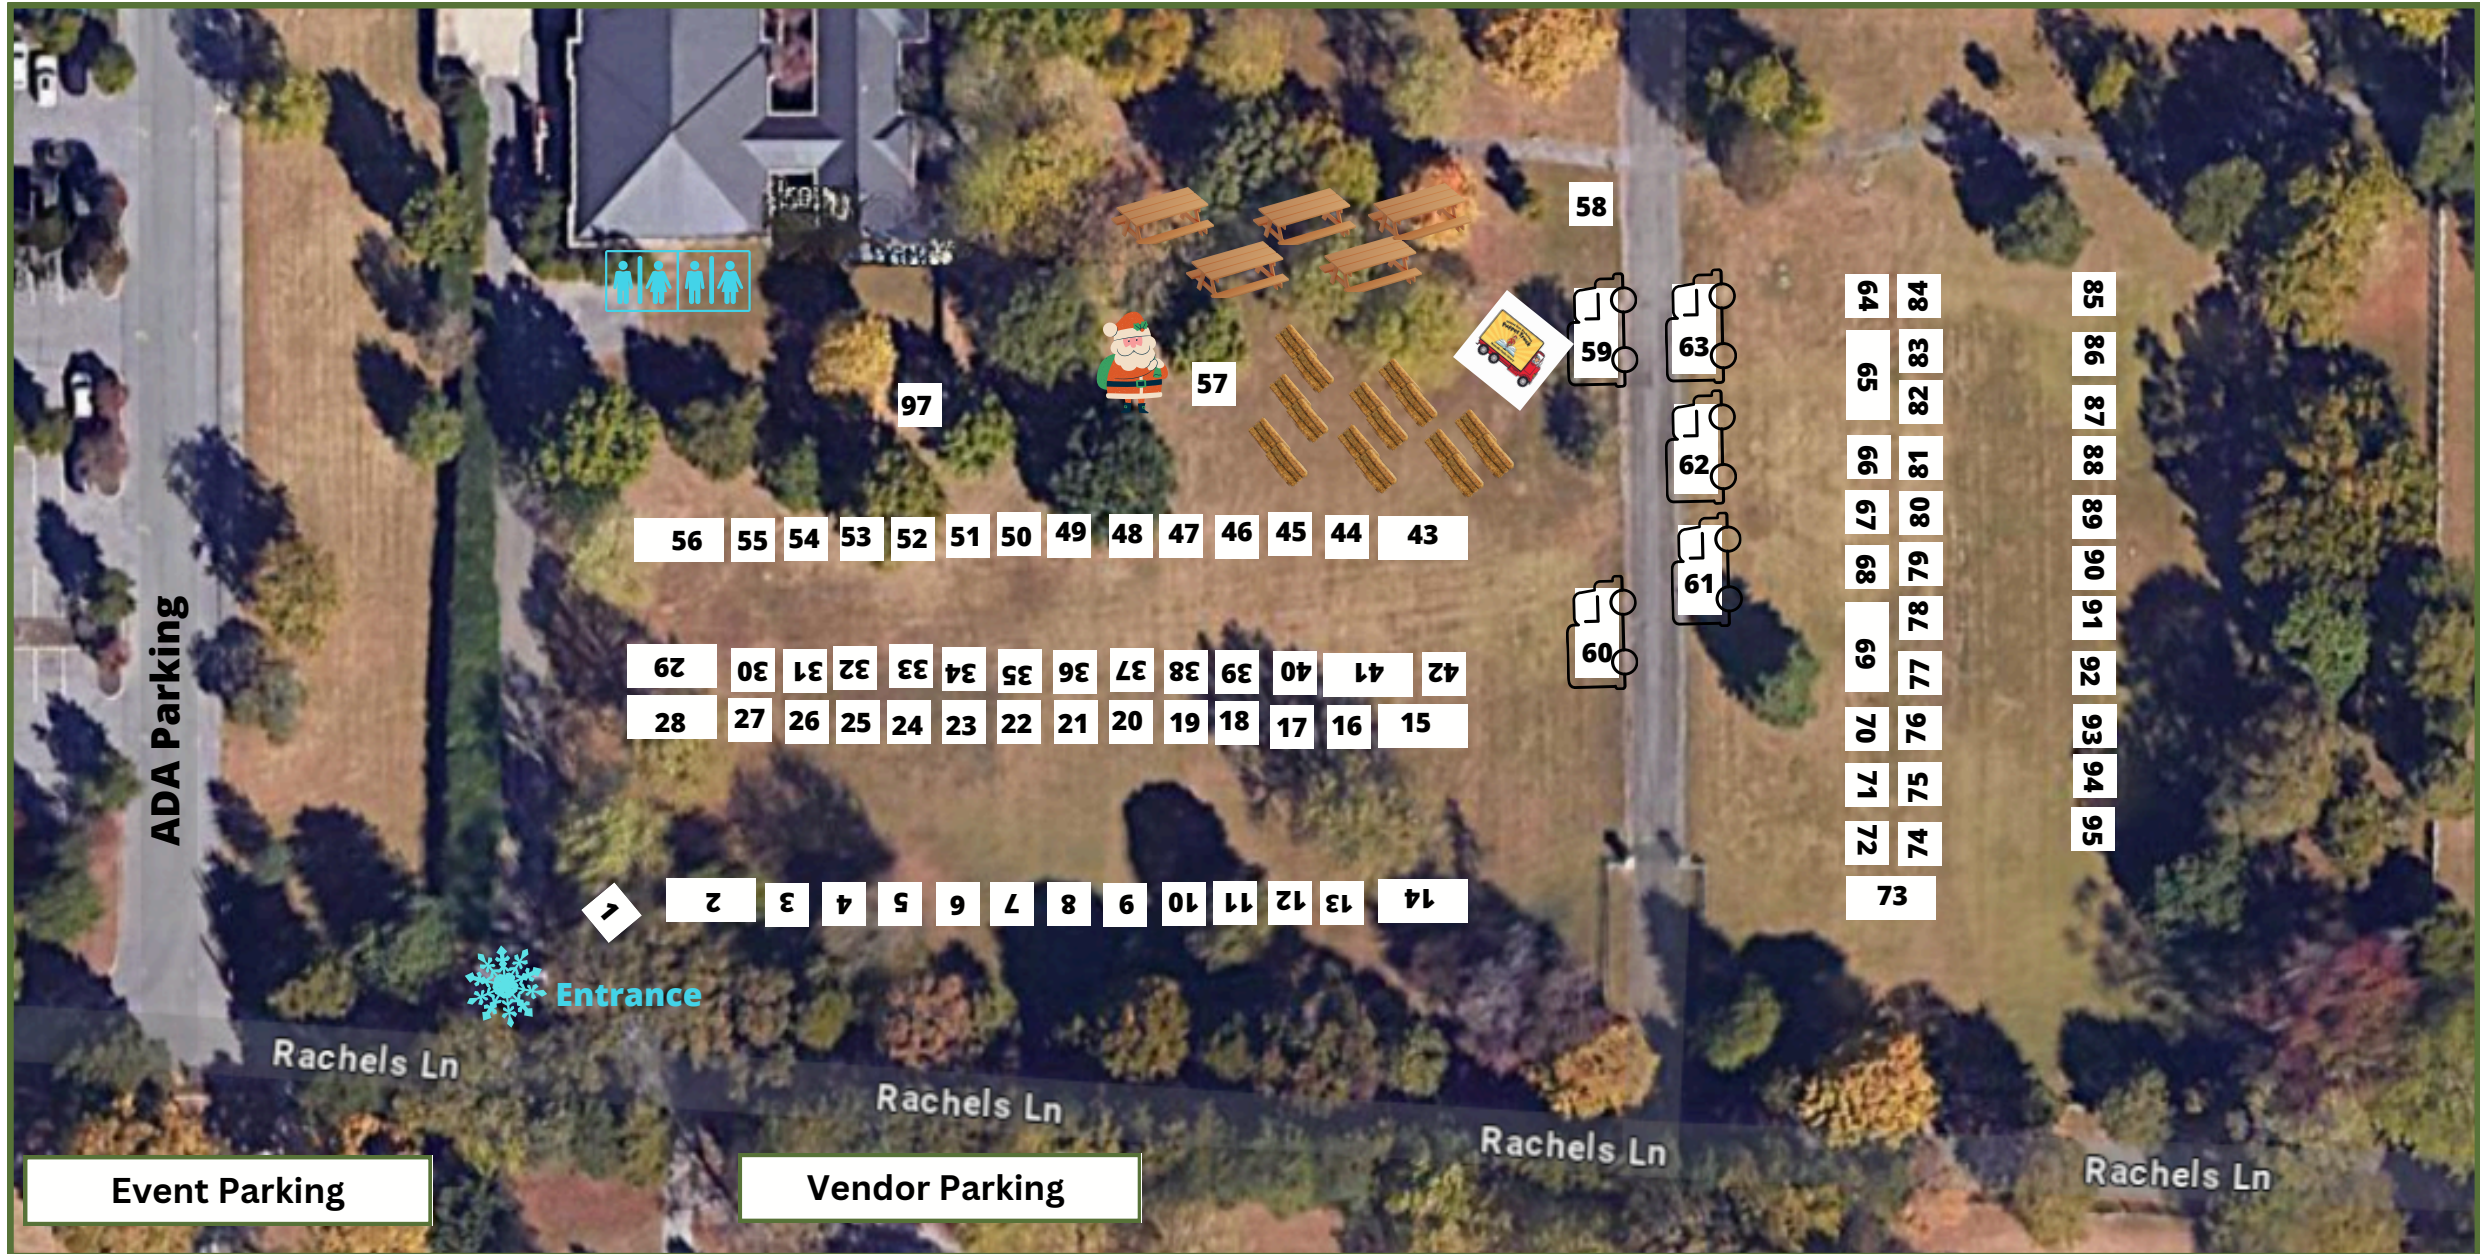

Holiday Market at the Mansion

Holiday Market at the Mansion Vendor Key

Vendor Booths

1 - Welcome Booth
2 - Beyond Wood Designs
3 - Kohle Studio
4 - PicknGrin Farm
5 - Southern Clay by Ejide
6 - Quarter Spring Farm
7 - Johnson Family Salsa
8 - Granny's Snax
9 - Earth Held Ceramics
10 - Doctors Orders Custom Creations
11 - Luv the Paw
12 - Polka Dot Boutique
13 - 518 Gluten Free Bakes
14 - Looney Bin Craft Shop
15 - Lucky Nugget Candles
16 - LIG Metal Designs
17 - Donelson Gateway
18 - Brush, Quill and Monsters
19 - Out Back In
20 - GirlieByrdGoods
21 - RemeTea Blends
22 - Epiphany Chiropractic
23 - Kawaii Handmade Studio
24 - Southern Olive

25 - Weenie Wraps
26 - The Sleepy Fig
27 - Crittenden Custom Creations
28 - Mill Creek Mercantile
29 - Memories at Heart
30 - Wayne Tucker Photography
31 - My Cluck Hut
32 - Lemon Lily Boutique
33 - Tammary Farm Cheese Straws
34 - RileyBDesigns
35 - Lost and Found Gift Shop
36 - Gina's Italian Cuisine
37 - Black Poppy Emporium
38 - Sweet Ruby Lou
39 - Chubby Hubby Bakery
40 - Vasofsky Designs
41 - MarionRae Designs
42 - Pixyfx
43 - Children's Craft Area
44 - Gaylord Opryland
45 - Forever Treats
46 - Aurum Linx Permanent Jewelry
47 - Palmer's Apothecary
48 - Charming Trends
49 - The Candle Bug

50 Open Cage Arts
51 - Karmadee Laine Designs
52 - Leaf Filter
53 - T&B German Roasted Nuts
54 - Top Tier Treats
55 - Kendra's Gourmet Popcorn
56 - Flash & Trash & a little bit of Sass
57 - Santa
58 - Welcome Booth
59 - Puppet Truck
60 - The SWAT Truck Boutique
61 - Smokin' Buttz Food Truck
62 - The Grilled Cheeserie
63 - Travelin' Tom's Coffee Truck
64 - The Hermitage
65 - Bavarian Bierhaus
66 - FAB Pizza
67 - Bored
68 - Crochet by NatalieLucille
69 - Candles and More
70 - emColorful
71 - Radikal Redz
72 - Middle Tennessee Engraving
73 - Bows by Nici
74 - Jewel Hippie

Start At The
Snowflake!

Santa

Restrooms

Puppet Stage